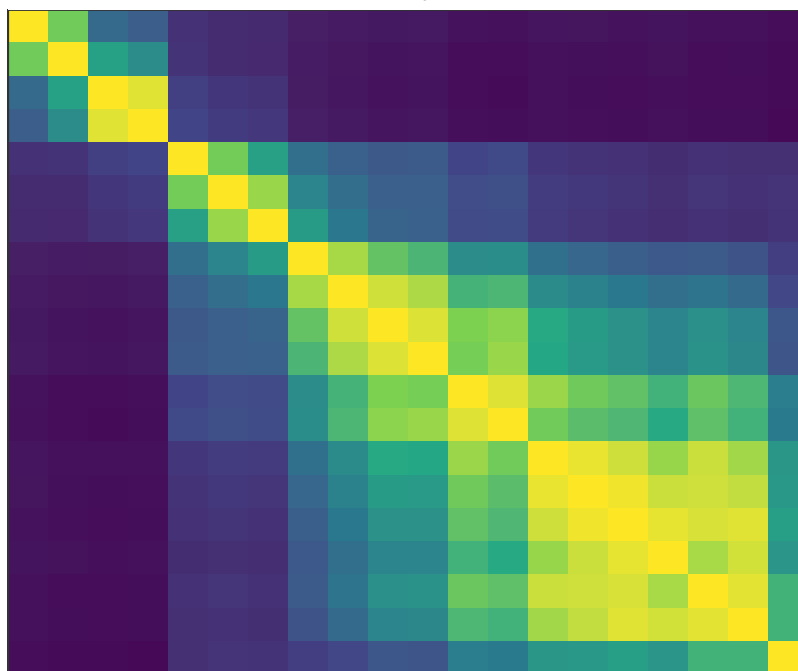

Daily

Monthly

Correlation