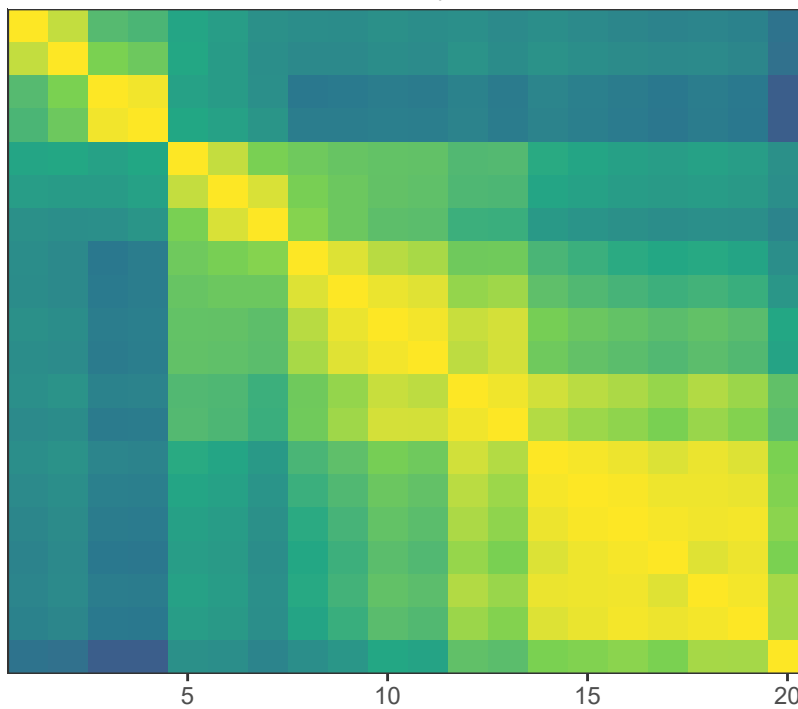

Hourly

Daily

Weekly

Monthly

Correlation

1.00

0.75

0.50

0.25

Location ID