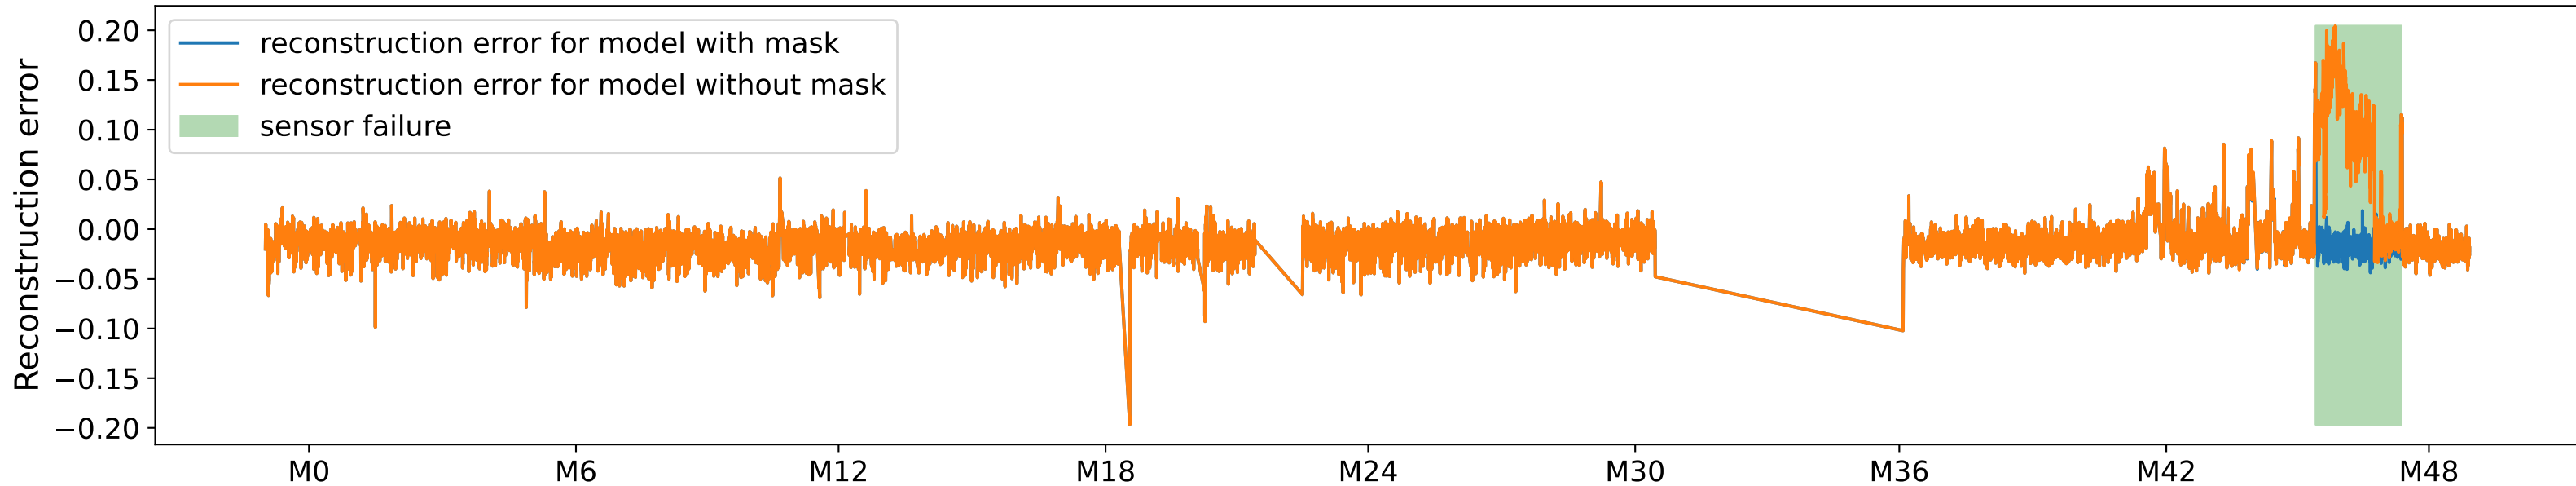

Masked and unmasked reconstruction errors of signals gearbox RE carrier bearing of planetary stage A1 temp.

Signal with sensor error: gearbox RE carrier bearing of planetary stage A2B temp. (normalized)