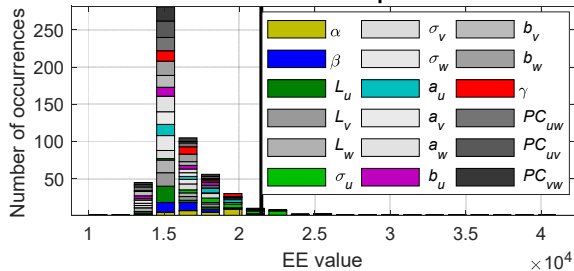

Blade root bending moment (kN-m)

Below-rated wind speed

Blade root bending moment (kN-m)

Below-Rated wind speed

Near-rated wind speed

Near-rated wind speed

Above-rated wind speed

Above-rated wind speed