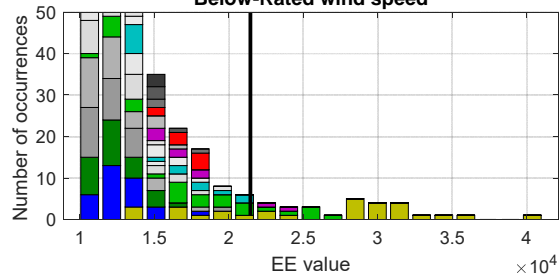

Blade root bending moment (kN-m)

Below-rated wind speed

Blade root bending moment (kN-m)

Below-Rated wind speed

Near-rated wind speed

Near-rated wind speed

Above-rated wind speed

Above-rated wind speed