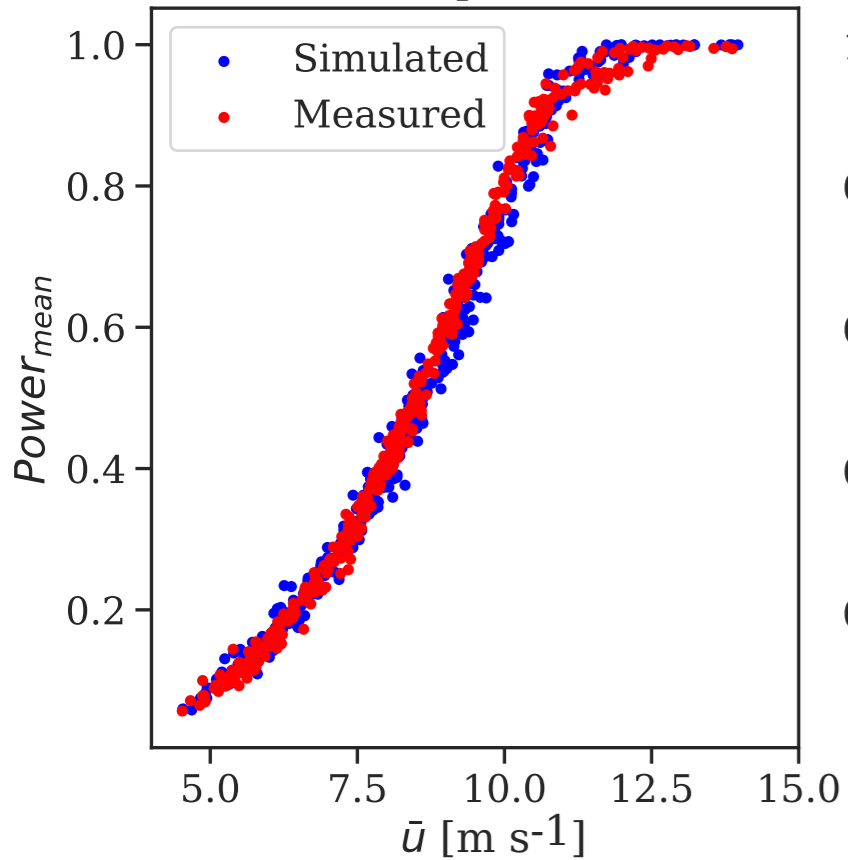

Wake-free, cup 80 m, L=35 m

PW, PL (0.7D-2.5D), L=35 m

PW, PL (0.7D-1.3D), L=35 m

FW, PL (0.7D-2.5D), L=35 m