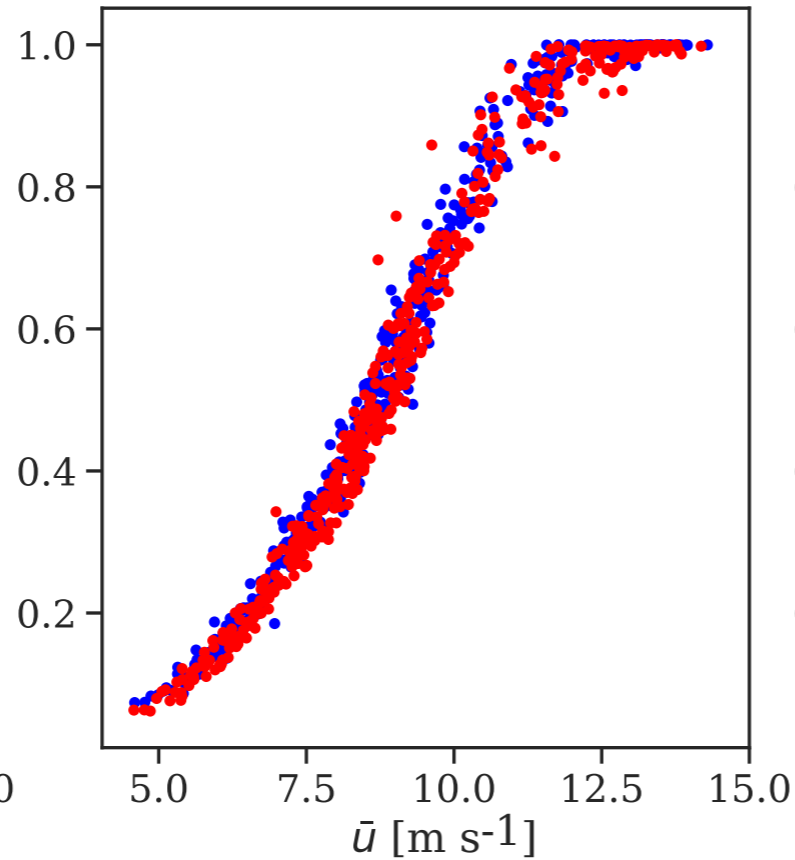

Wake-free, cup 80 m, L=35 m

PW, PL (0.7D-2.5D), L=35 m

PW, PL (0.7D-1.3D), L=35 m

FW, PL (0.7D-2.5D), L=35 m