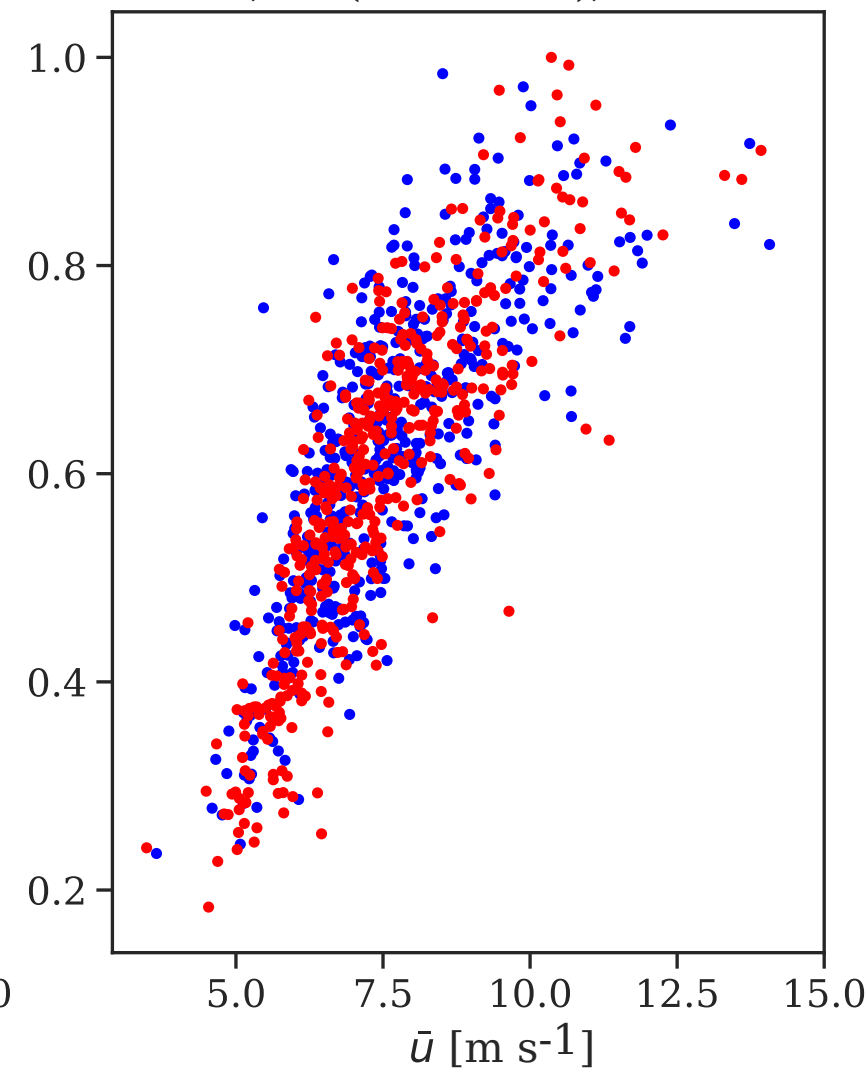

Wake-free, cup 80 m, L=35 m

PW, PL (0.7D-2.5D), L=35 m

PW, CW (1.0D-2.5D)**, L=35 m

PW, PL (0.7D-2.5D), L=15 m

FW, PL (0.7D-2.5D), L=35 m

FW, CW (1.0D-2.5D)**, L=35 m

FW, PL (0.7D-2.5D), L=7 m

FW, CW (1.0D-2.5D)**, L=7 m