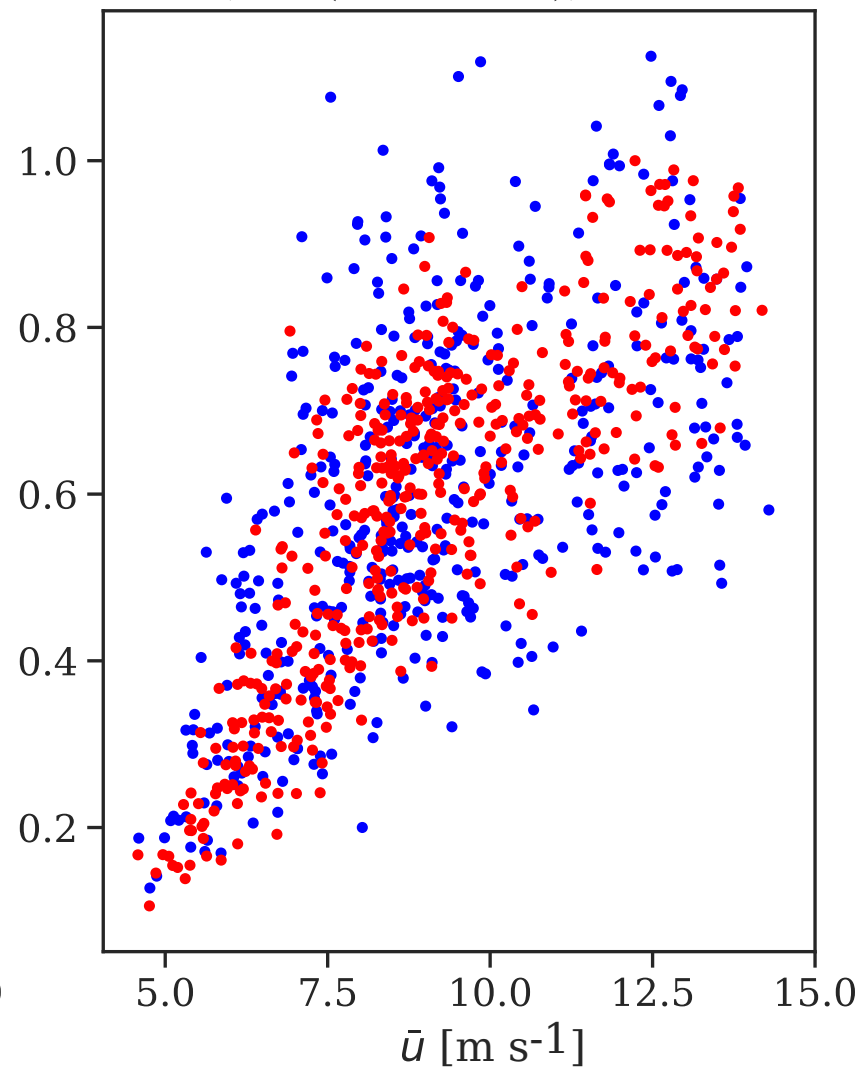

Wake-free, cup 80 m, L=35 m

PW, PL (0.7D-2.5D), L=35 m

PW, CW (1.0D-2.5D)**, L=35 m

PW, PL (0.7D-2.5D), L=15 m

FW, PL (0.7D-2.5D), L=35 m

FW, CW (1.0D-2.5D)**, L=35 m

FW, PL (0.7D-2.5D), L=7 m

FW, CW (1.0D-2.5D)**, L=7 m