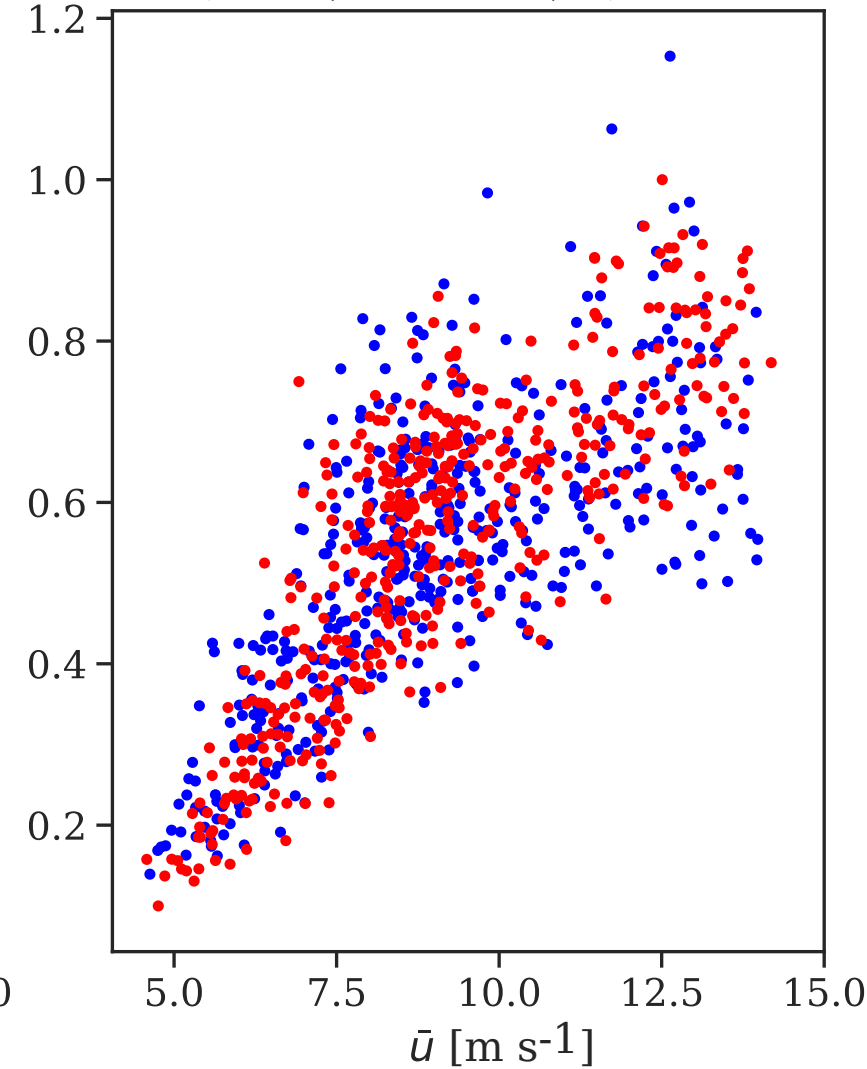

Wake-free, cup 80 m, L=35 m

PW, PL (0.7D-2.5D), L=35 m

PW, CW (1.0D-2.5D)**, L=35 m

PW, PL (0.7D-2.5D), L=15 m

FW, PL (0.7D-2.5D), L=35 m

FW, CW (1.0D-2.5D)**, L=35 m

FW, PL (0.7D-2.5D), L=7 m

FW, CW (1.0D-2.5D)**, L=7 m