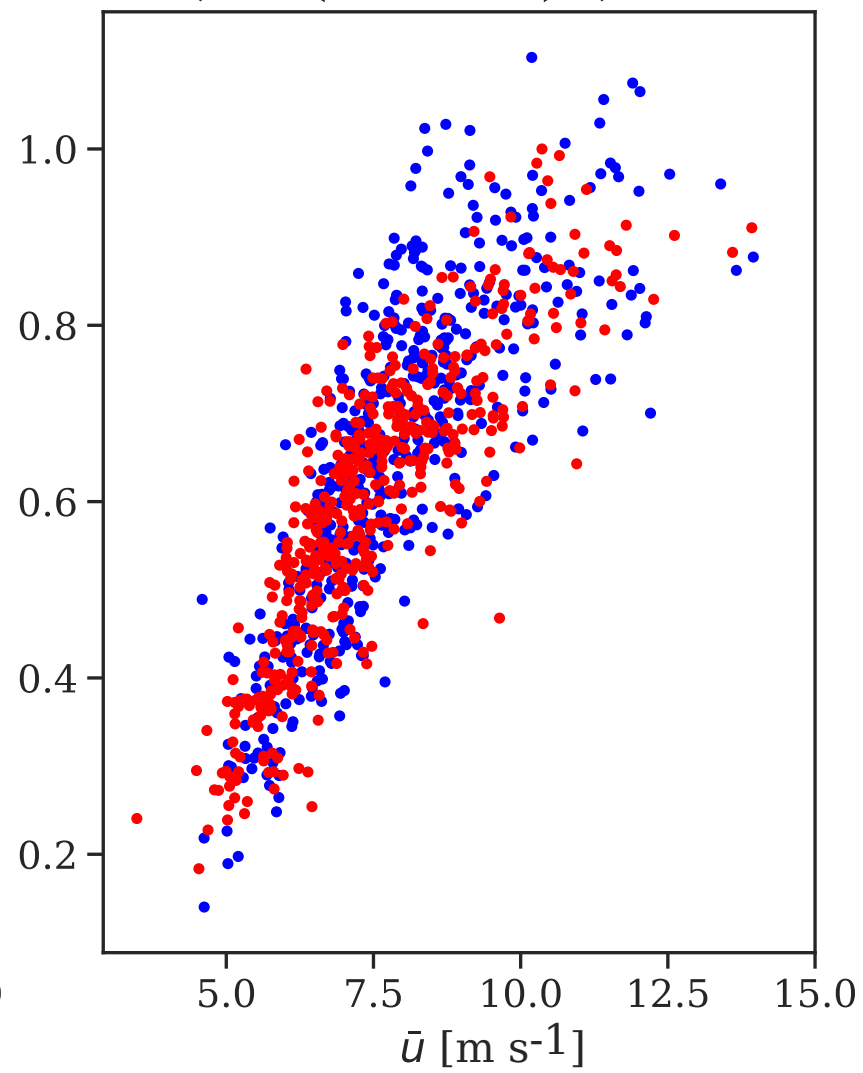

Wake-free, cup 80 m, L=35 m

PW, PL (0.7D-2.5D), L=35 m

PW, CW (1.0D-2.5D)**, L=35 m

PW, PL (0.7D-2.5D), L=15 m

FW, PL (0.7D-2.5D), L=35 m

FW, CW (1.0D-2.5D)**, L=35 m

FW, PL (0.7D-2.5D), L=7 m

FW, CW (1.0D-2.5D)**, L=7 m