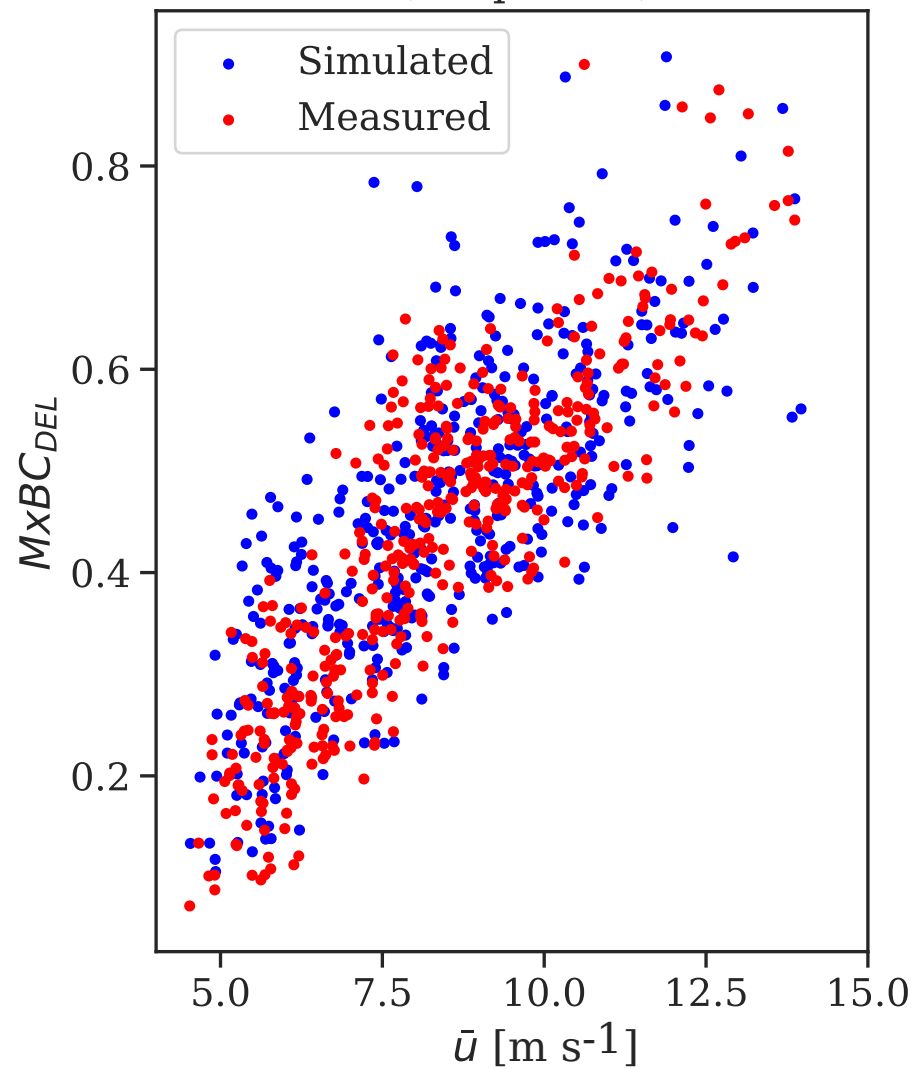

Wake-free, cup 80 m, L=35 m

PW, PL (0.7D-2.5D), L=35 m

PW, CW (1.0D-2.5D)**, L=35 m

PW, PL (0.7D-2.5D), L=15 m

FW, PL (0.7D-2.5D), L=35 m

FW, CW (1.0D-2.5D)**, L=35 m

FW, PL (0.7D-2.5D), L=7 m

FW, CW (1.0D-2.5D)**, L=7 m