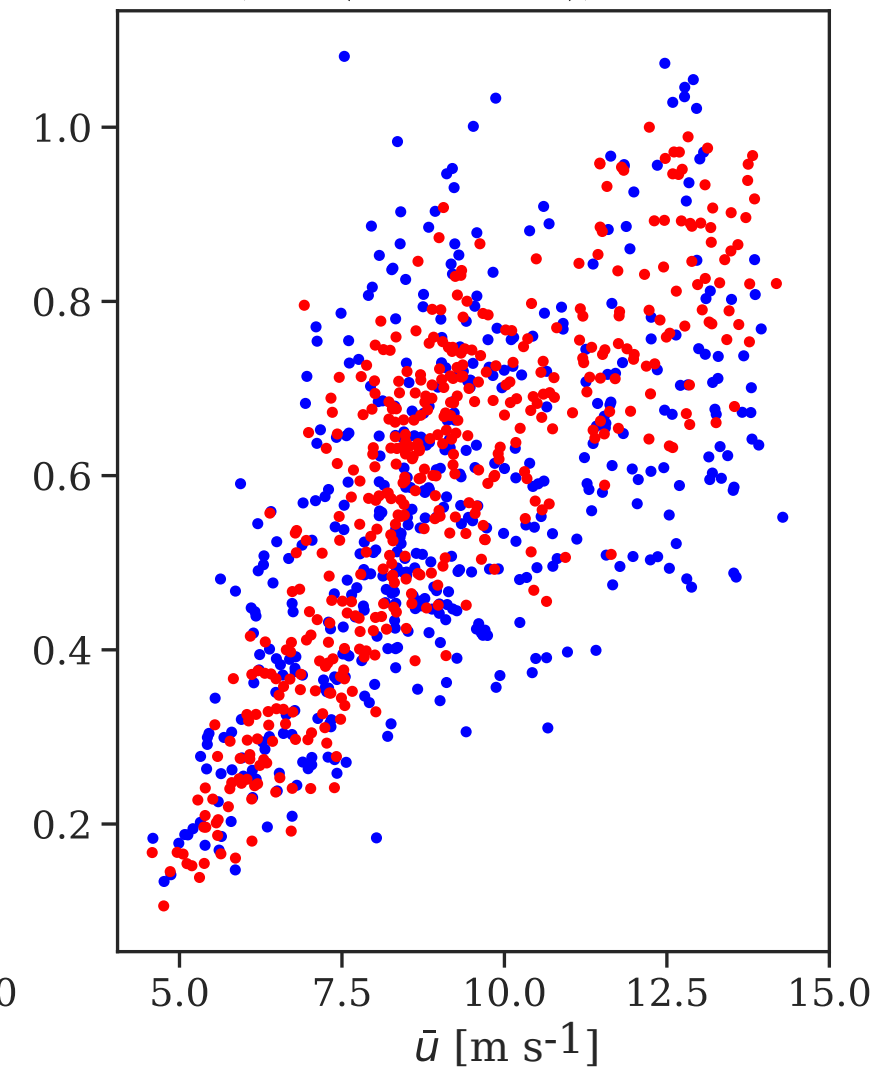

Wake-free, cup 80 m, L=35 m

PW, PL (0.7D-2.5D), L=35 m

PW, CW (1.0D-2.5D)**, L=35 m

PW, PL (0.7D-2.5D), L=15 m

FW, PL (0.7D-2.5D), L=35 m

FW, CW (1.0D-2.5D)**, L=35 m

FW, PL (0.7D-2.5D), L=7 m

FW, CW (1.0D-2.5D)**, L=7 m