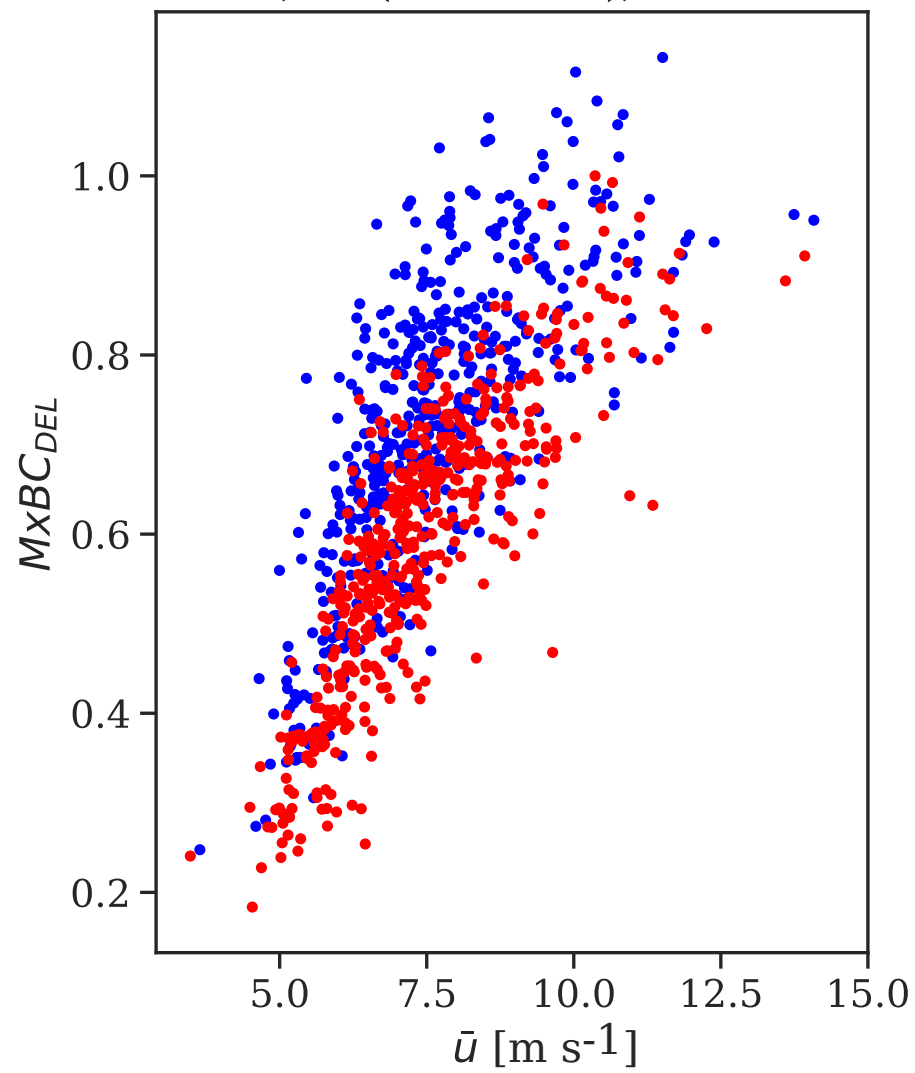

Wake-free, cup 80 m, L=35 m

PW, PL (0.7D-2.5D), L=35 m

PW, CW (1.0D-2.5D)**, L=35 m

PW, PL (0.7D-2.5D), L=15 m

FW, PL (0.7D-2.5D), L=35 m

FW, CW (1.0D-2.5D)**, L=35 m

FW, PL (0.7D-2.5D), L=7 m

FW, CW (1.0D-2.5D)**, L=7 m