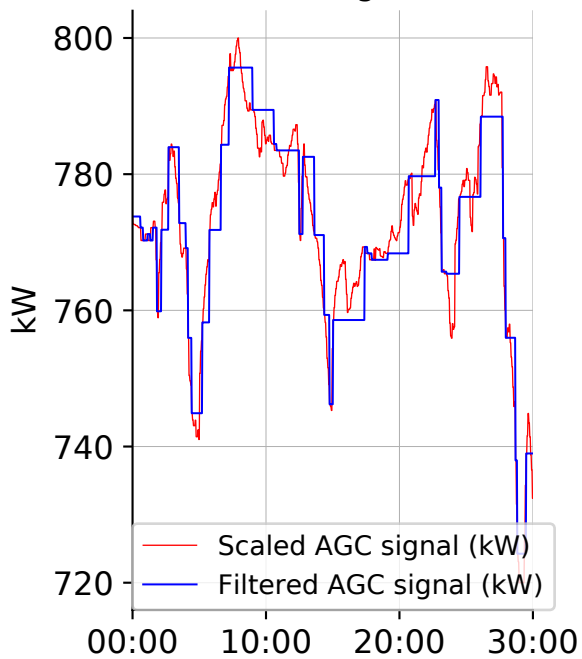

(a) - 30 min AGC signal (Test 2)

(b) - 4.5 h AGC signal (Test 3)