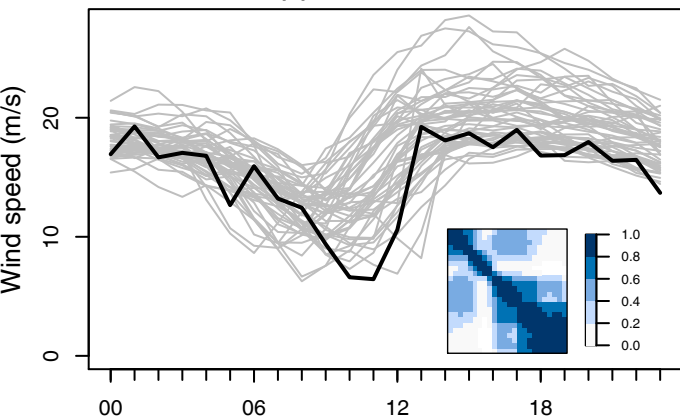

**(a) Raw ensemble****(b) ECC****(c) GDF (0.5)****(d) COP (Obs)****(e) COP (Err)****(f) MGR (AR1)**

Time of day (UTC) on 2019-12-09

Time of day (UTC) on 2019-12-09