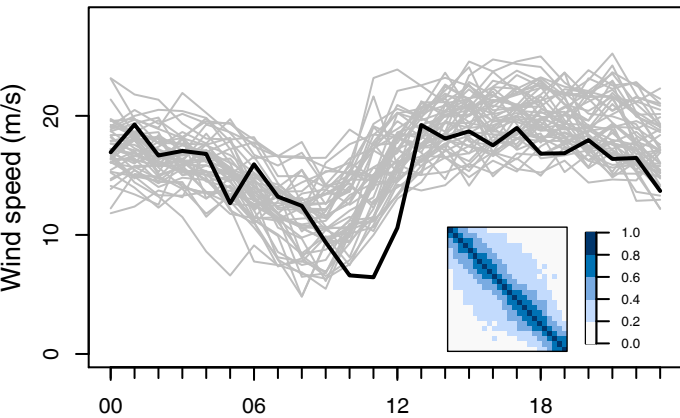

**(a) Raw ensemble****(b) ECC****(c) GDF (0.5)****(d) COP (Obs)****(e) COP (Err)****(f) MGR (AR1)**

Time of day (UTC) on 2019-12-09

Time of day (UTC) on 2019-12-09