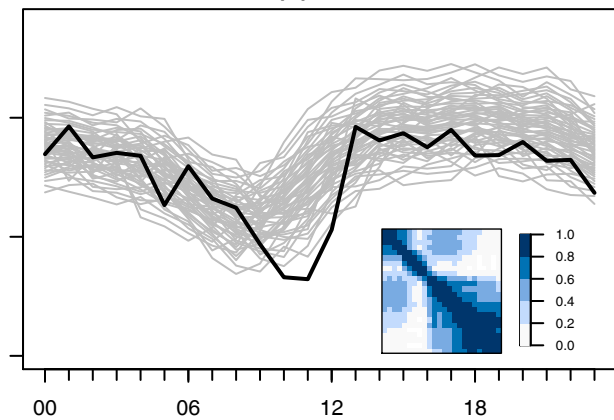

**(a) Raw ensemble****(b) ECC****(c) GDF (0.5)****(d) COP (Obs)****(e) COP (Err)****(f) MGR (AR1)**

Time of day (UTC) on 2019-12-09

Time of day (UTC) on 2019-12-09