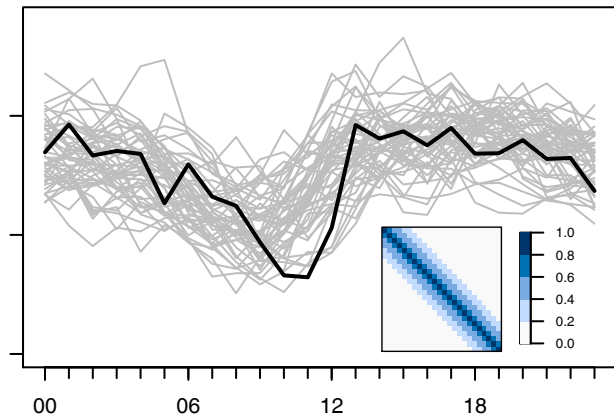

**(a) Raw ensemble****(b) ECC****(c) GDF (0.5)****(d) COP (Obs)****(e) COP (Err)****(f) MGR (AR1)**

Time of day (UTC) on 2019-12-09

Time of day (UTC) on 2019-12-09