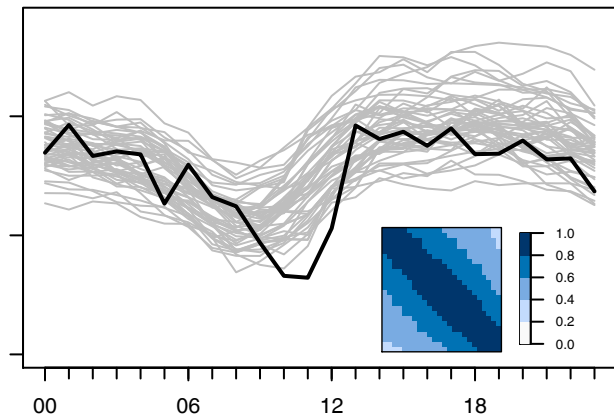

**(a) Raw ensemble****(b) ECC****(c) GDF (0.5)****(d) COP (Obs)****(e) COP (Err)****(f) MGR (AR1)**

Time of day (UTC) on 2019-12-09

Time of day (UTC) on 2019-12-09