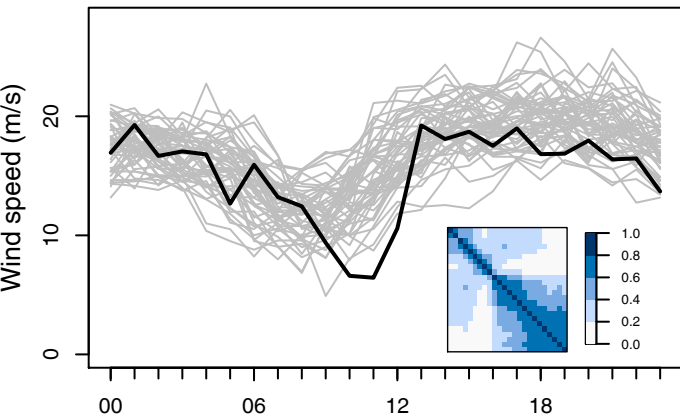

**(a) Raw ensemble****(b) ECC****(c) GDF (0.5)****(d) COP (Obs)****(e) COP (Err)****(f) MGR (AR1)**

Time of day (UTC) on 2019-12-09

Time of day (UTC) on 2019-12-09