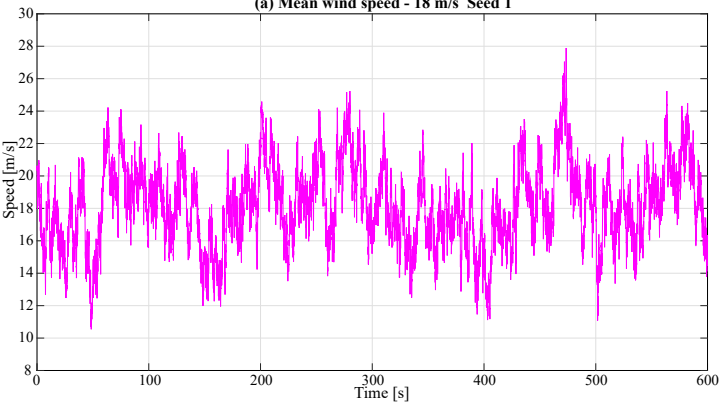

**(a) Mean wind speed - 18 m/s Seed 1****(b) Damage accumulation level**