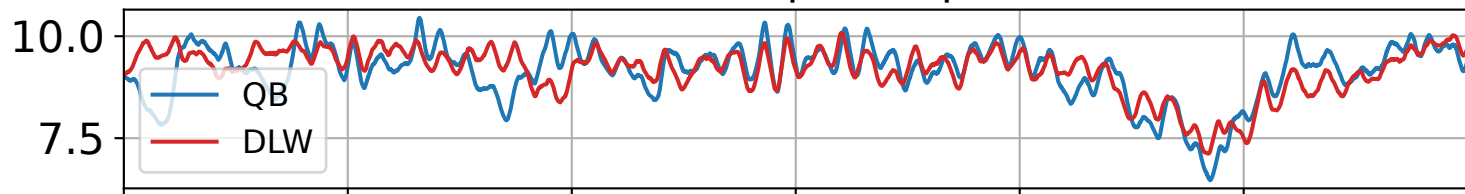

(a) - Rot. speed [rpm]

(b) - Blade pitch 1 [deg]

(c) - Surge [m]

(d) - Pitch [deg]