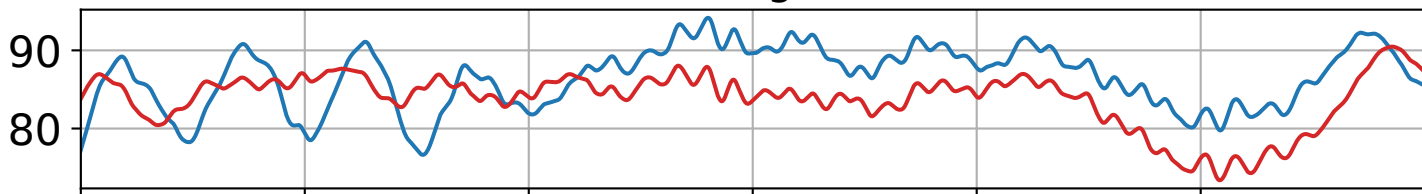

(a) - Rot. speed [rpm]

(b) - Blade pitch 1 [deg]

(c) - Surge [m]

(d) - Pitch [deg]