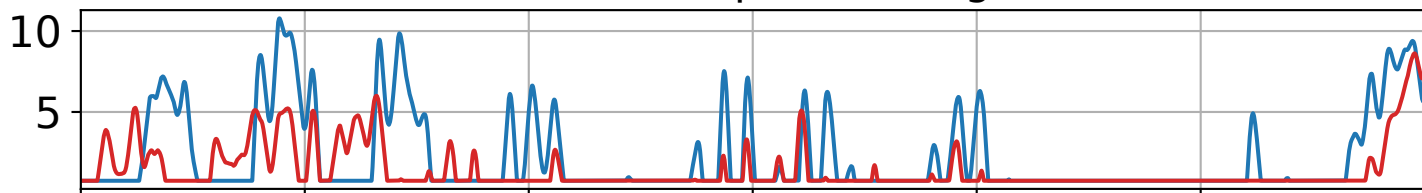

(a) - Rot. speed [rpm]

(b) - Blade pitch 1 [deg]

(c) - Surge [m]

(d) - Pitch [deg]